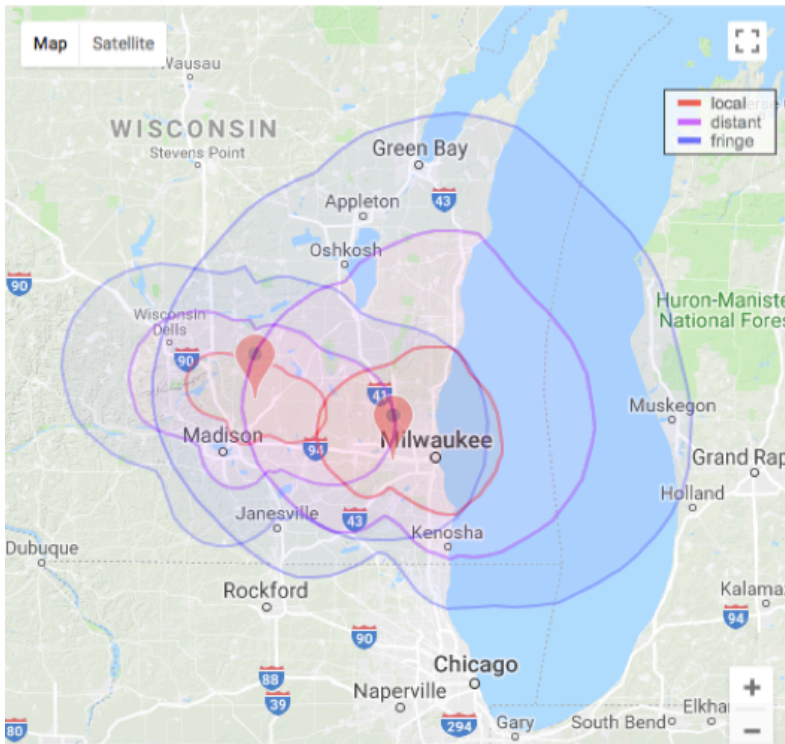

Real Resistance Radio

1510 AM Waukesha/Milwaukee

1580 AM Columbus/Madison

Call letters: WRRD & WTTN

Station Target Demos: 35-64

Radio Frequency: 1510 AM & 1580 AM

Power: 23,000 & 5,000 watts **Streaming:** 24/7

Options:

Placed ads – Daily packages start at \$630 per month*
*gross

\$350 per On-Air interviews/
event promotion

\$500 per Live Broadcast at
your event/location

Combined Stations Coverage Map

Covering Milwaukee Metro & Madison Metro

Money Matters

Live Daily Lineup

7-9am – The Earl Ingram Jr. Show	2-5pm – The Devil’s Advocates
9-12pm – The Forum w/ Sherwin Hughes	5-6pm – The Devil’s Advocates Hour 1 replay
12-2pm – The Thom Hartmann Show	6-8pm – Weekend Shows replay

Weekend Lineup

Sat: 7-10am – The Devil’s Advocates replay	3-5pm – Daun of the Resistance w/ Maggie Daun
10-11am – Battleground Wisconsin	5-6pm – Battleground Wisconsin
11-12am – Busted Pencils w/ Dr. Tim Slekar	6-9pm – Free Talk Live
12-2pm – The Earl Ingram Jr. Sat. Show	Sun: 11-12pm – Meet The Press
2-3pm –The JoCasta Zamarripa Show	12-6pm – Best of The Forum w/ Sherwin Hughes