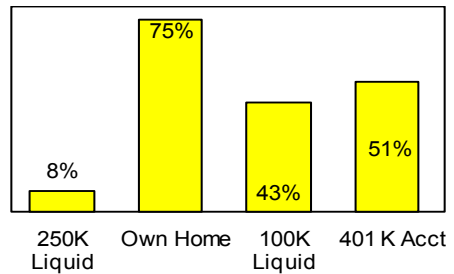

Money Matters

Live Daily Lineup

7-9am – The Earl Ingram Jr. Show	2-5pm – The Devil’s Advocates
9-12pm – The Forum w/ Sherwin Hughes	5-6pm – The Devil’s Advocates Hour 1 replay
12-2pm – The Thom Hartmann Show	6-8pm – Weekend Shows replay

Weekend Lineup

Sat: 7-10am – The Devil’s Advocates replay	3-5pm – Daun of the Resistance w/ Maggie Daun
10-11am – Battleground Wisconsin	5-6pm – Battleground Wisconsin
11-12am – Busted Pencils w/ Dr. Tim Slekar	6-9pm – Free Talk Live
12-2pm – The Earl Ingram Jr. Sat. Show	Sun: 11-12pm – Meet The Press
2-3pm –The JoCasta Zamarripa Show	12-6pm – Best of The Forum w/ Sherwin Hughes